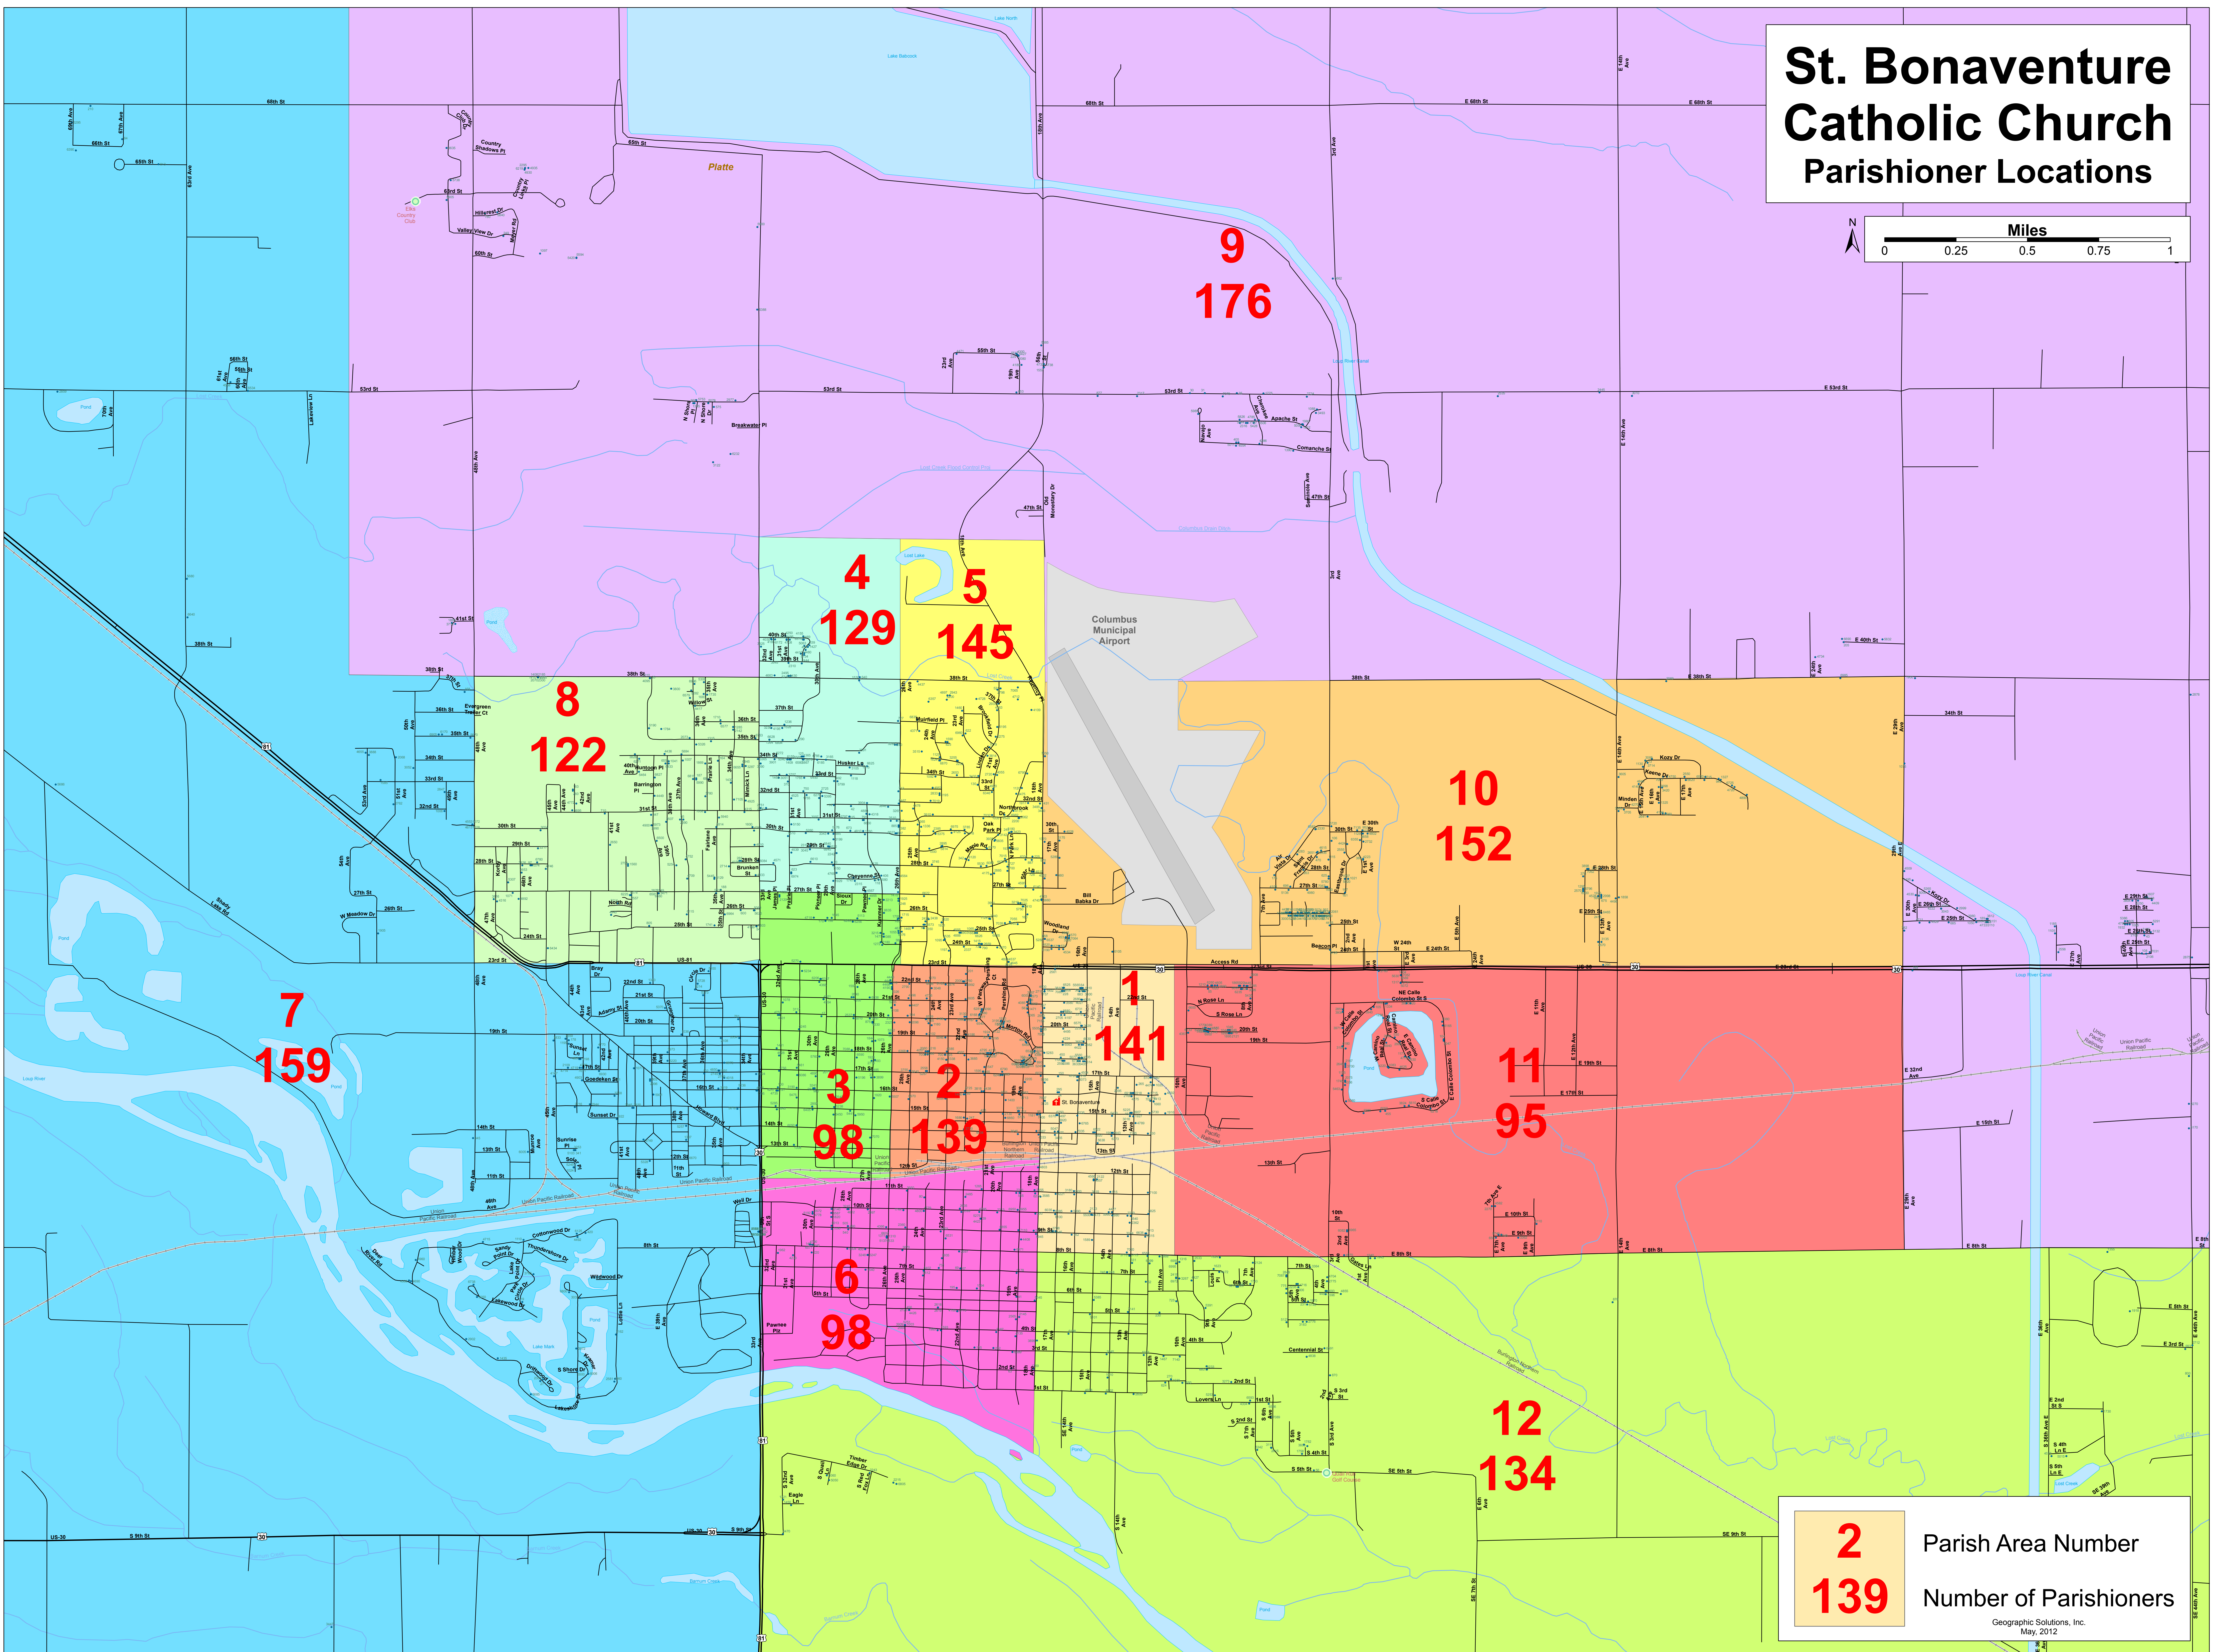

# St. Bonaventure Catholic Church Parishioner Locations

<b>2</b>	Parish Area Number
<b>139</b>	Number of Parishioners

Geographic Solutions, Inc.  
May, 2012